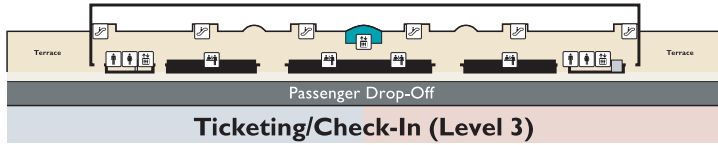

Terminal C Ticketing

Frontier
United
US Airways

Terminal B Ticketing

Air Canada
Alaska
American
Continental
Delta

Gates 35-45

US Airways
US Airways Express
US Airways Shuttle

Gates 23-34

American
American Eagle
Frontier
United
US Airways

Gates 10-22

Air Canada
Alaska
Continental
Continental Express
Delta
Delta Connection
Delta Shuttle

Symbol Legend

	ATM/Cash Machine		Police
	Baggage Claim		Registered Traveler/ CLEAR Checkpoint
	Chapel/Meditation Room		Registered Traveler/ CLEAR Enrollment Kiosk
	Customer Services Center/ Foreign Exchange		Restrooms - Companion Care
	Escalators		Restrooms - Men
	Elevators		Restrooms - Women
	Ground Transportation		Security
	Hotel/Motel Information		Shoe Shine
	Information		Shops & Eateries
	Lost and Found		Ticketing
	Mail Drop		Travelers Aid Society
	Metro Station		United Services Organization
	Located Concourse Level 2		
	Terminal B and C		

Courtesy Phones are located throughout the airport. Pick up the handset to be connected to the Information Counter.

High-Speed Wireless Internet Access Available Throughout The Airport

Terminal C Baggage Claim 7-12